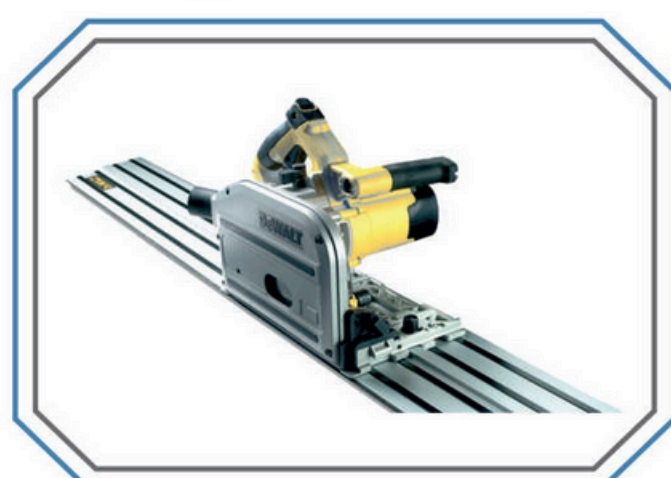

Dust Extractor

Heavy Duty Band Saw

30 Kg Pavement Breaker

High Performance Chop Saw

Flip Over Saw

75mm Belt Sander

Plunge Saw 55mm

Radial Arm Saw