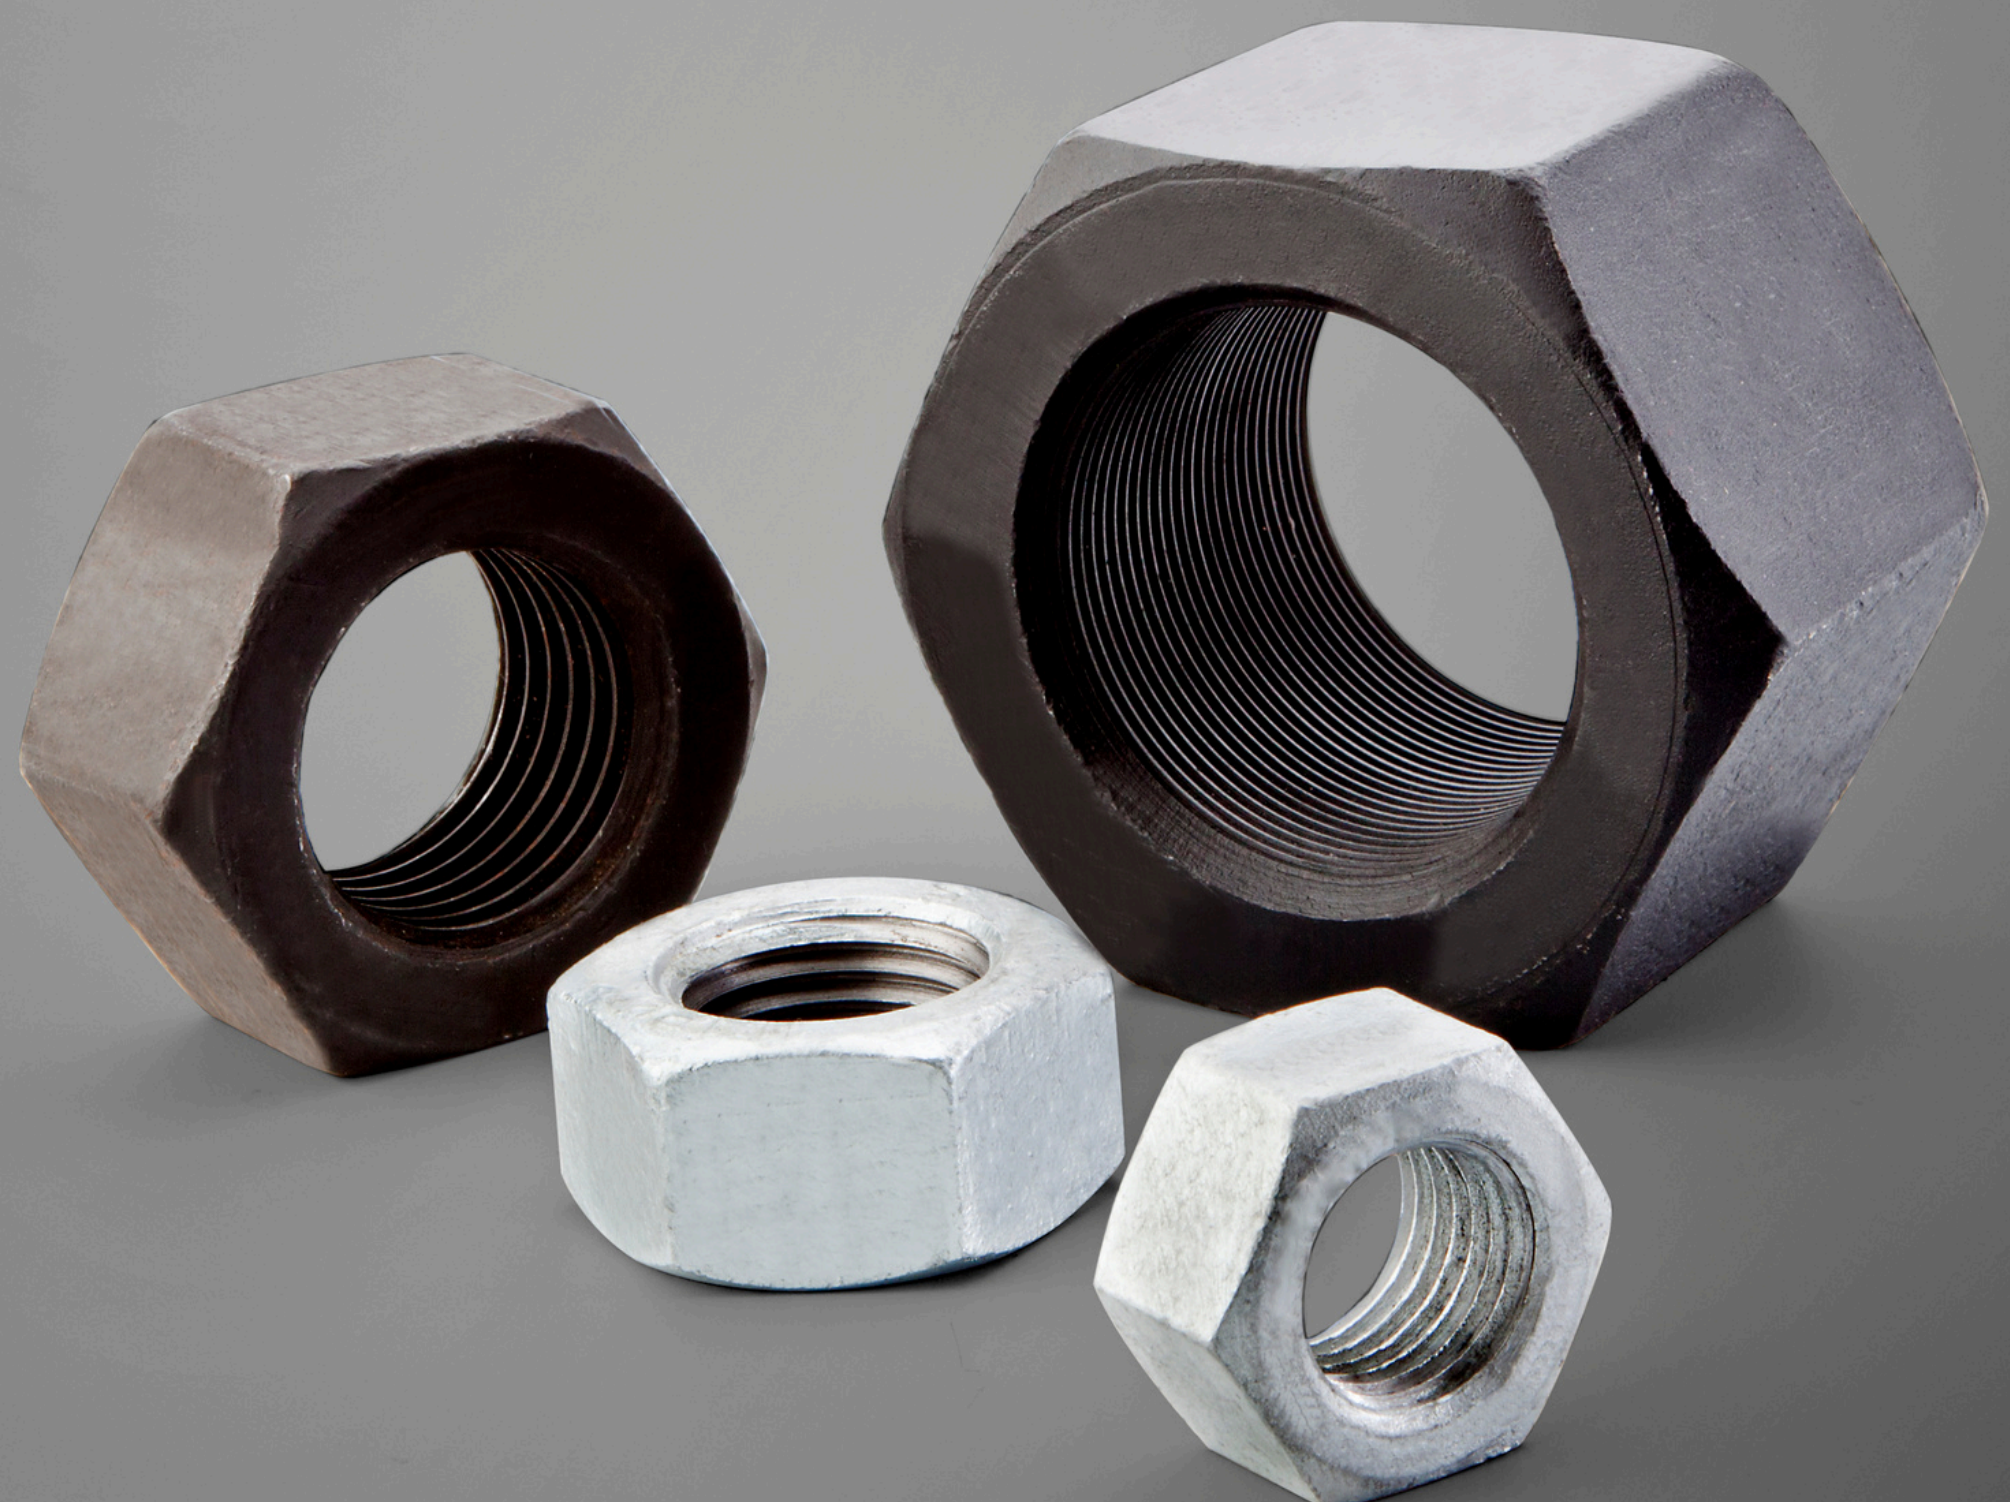

Gouging Rods & Torch.

Tempil / USA Temperature Sticks

Weld Holder, Earth Clamps
Cable Connector

Phoenix / USA - Electrode Backing Oven

Hose Clamping tools & Accessories

Welding Consumables, Italy

	Throughbolt		Brass Anchor
	Throughbolt with big washer		Hollow Ceiling Anchor
	Throughbolt, hot dip galvanised		Ceiling Anchor
	Throughbolt, stainless steel A4 A2		Wire Hanger
	Internally Threaded Bolt		Metal Frame Anchor, Standard
	Throughbolt with hook		Metal Frame Anchor, Multi
	Throughbolt, geomet-coated		Hammer Nail
	Heavy Duty Anchor		Express Nail
	Concrete Screw with internal thread		Wall Screw
	Concrete Screw, geomet-coated		Adjusting Screw
	Shield Anchor		Frame Fixing Screw Rafix
	Sleeve Anchor		Spacer Screw Toproc
	Drop in Anchor		Drywall Screw